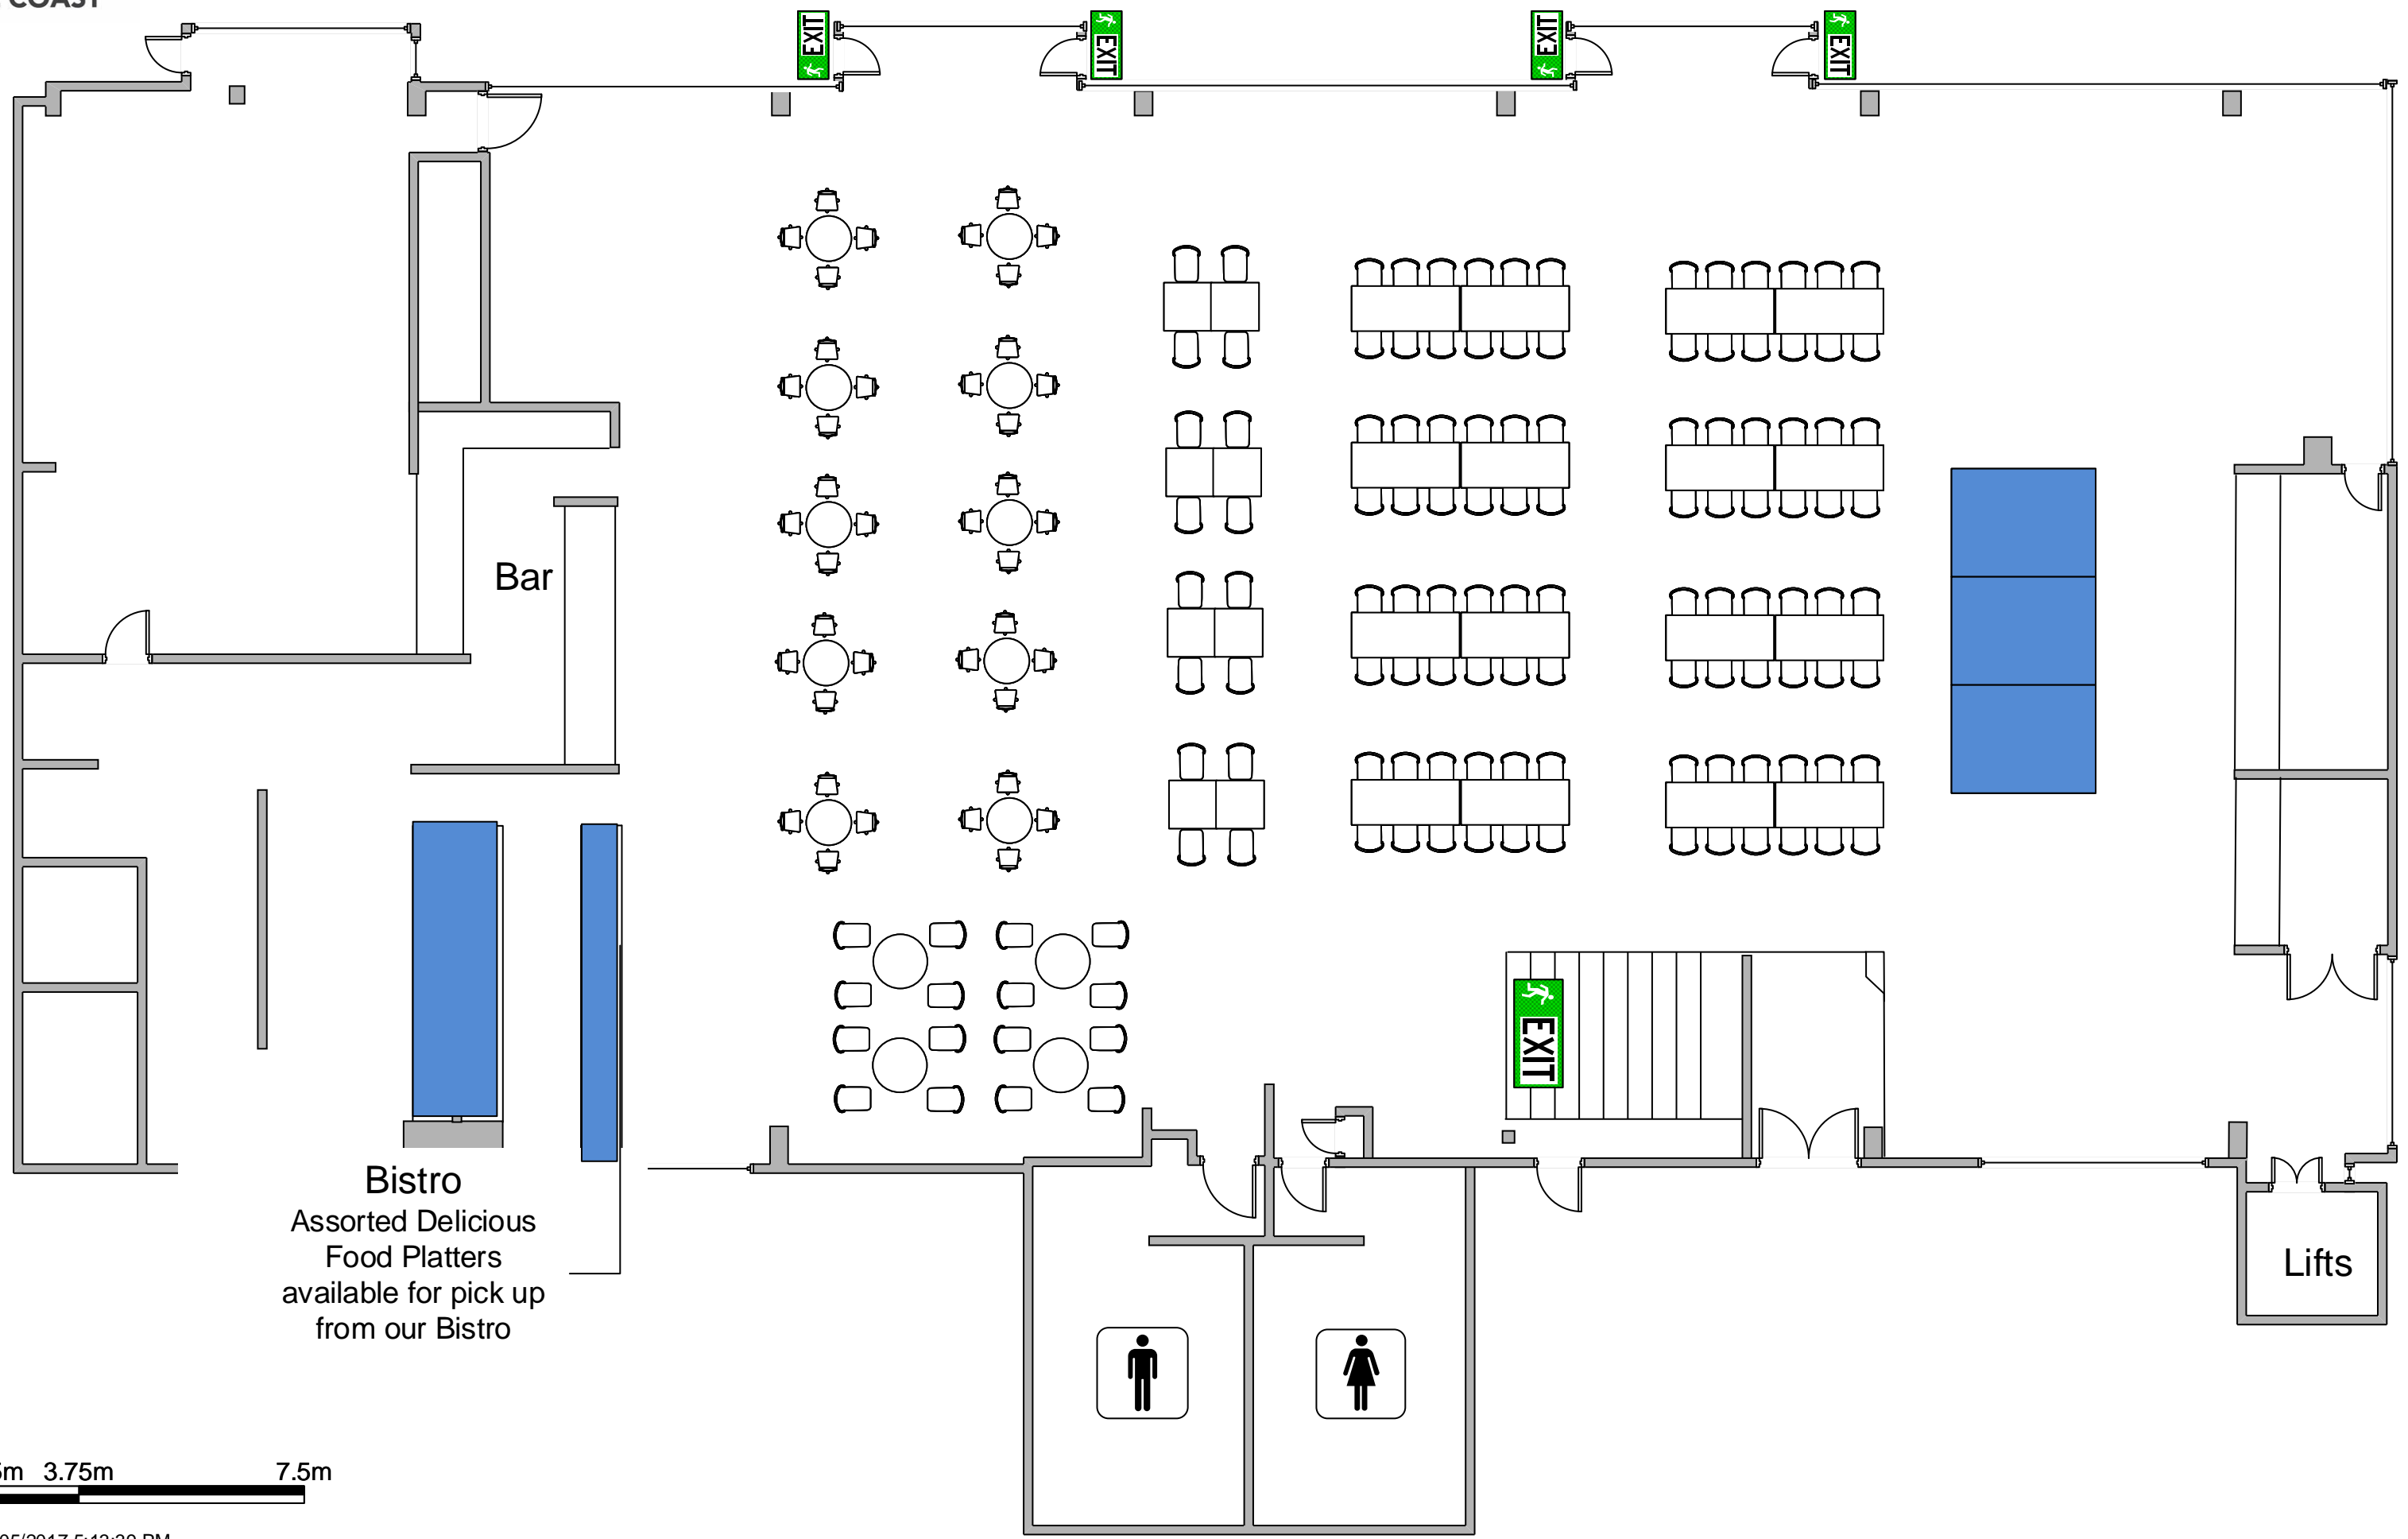

# PANORAMA LOUNGE

Indicative Floor Plan – Please Note No Seat Allocations Will Be Made Until The Day. Please Contact Us For Group Or Joint Booking Requests

CENTRAL COAST

**Bistro**  
Assorted Delicious  
Food Platters  
available for pick up  
from our Bistro

Lifts

0m 2.25m 3.75m 7.5m