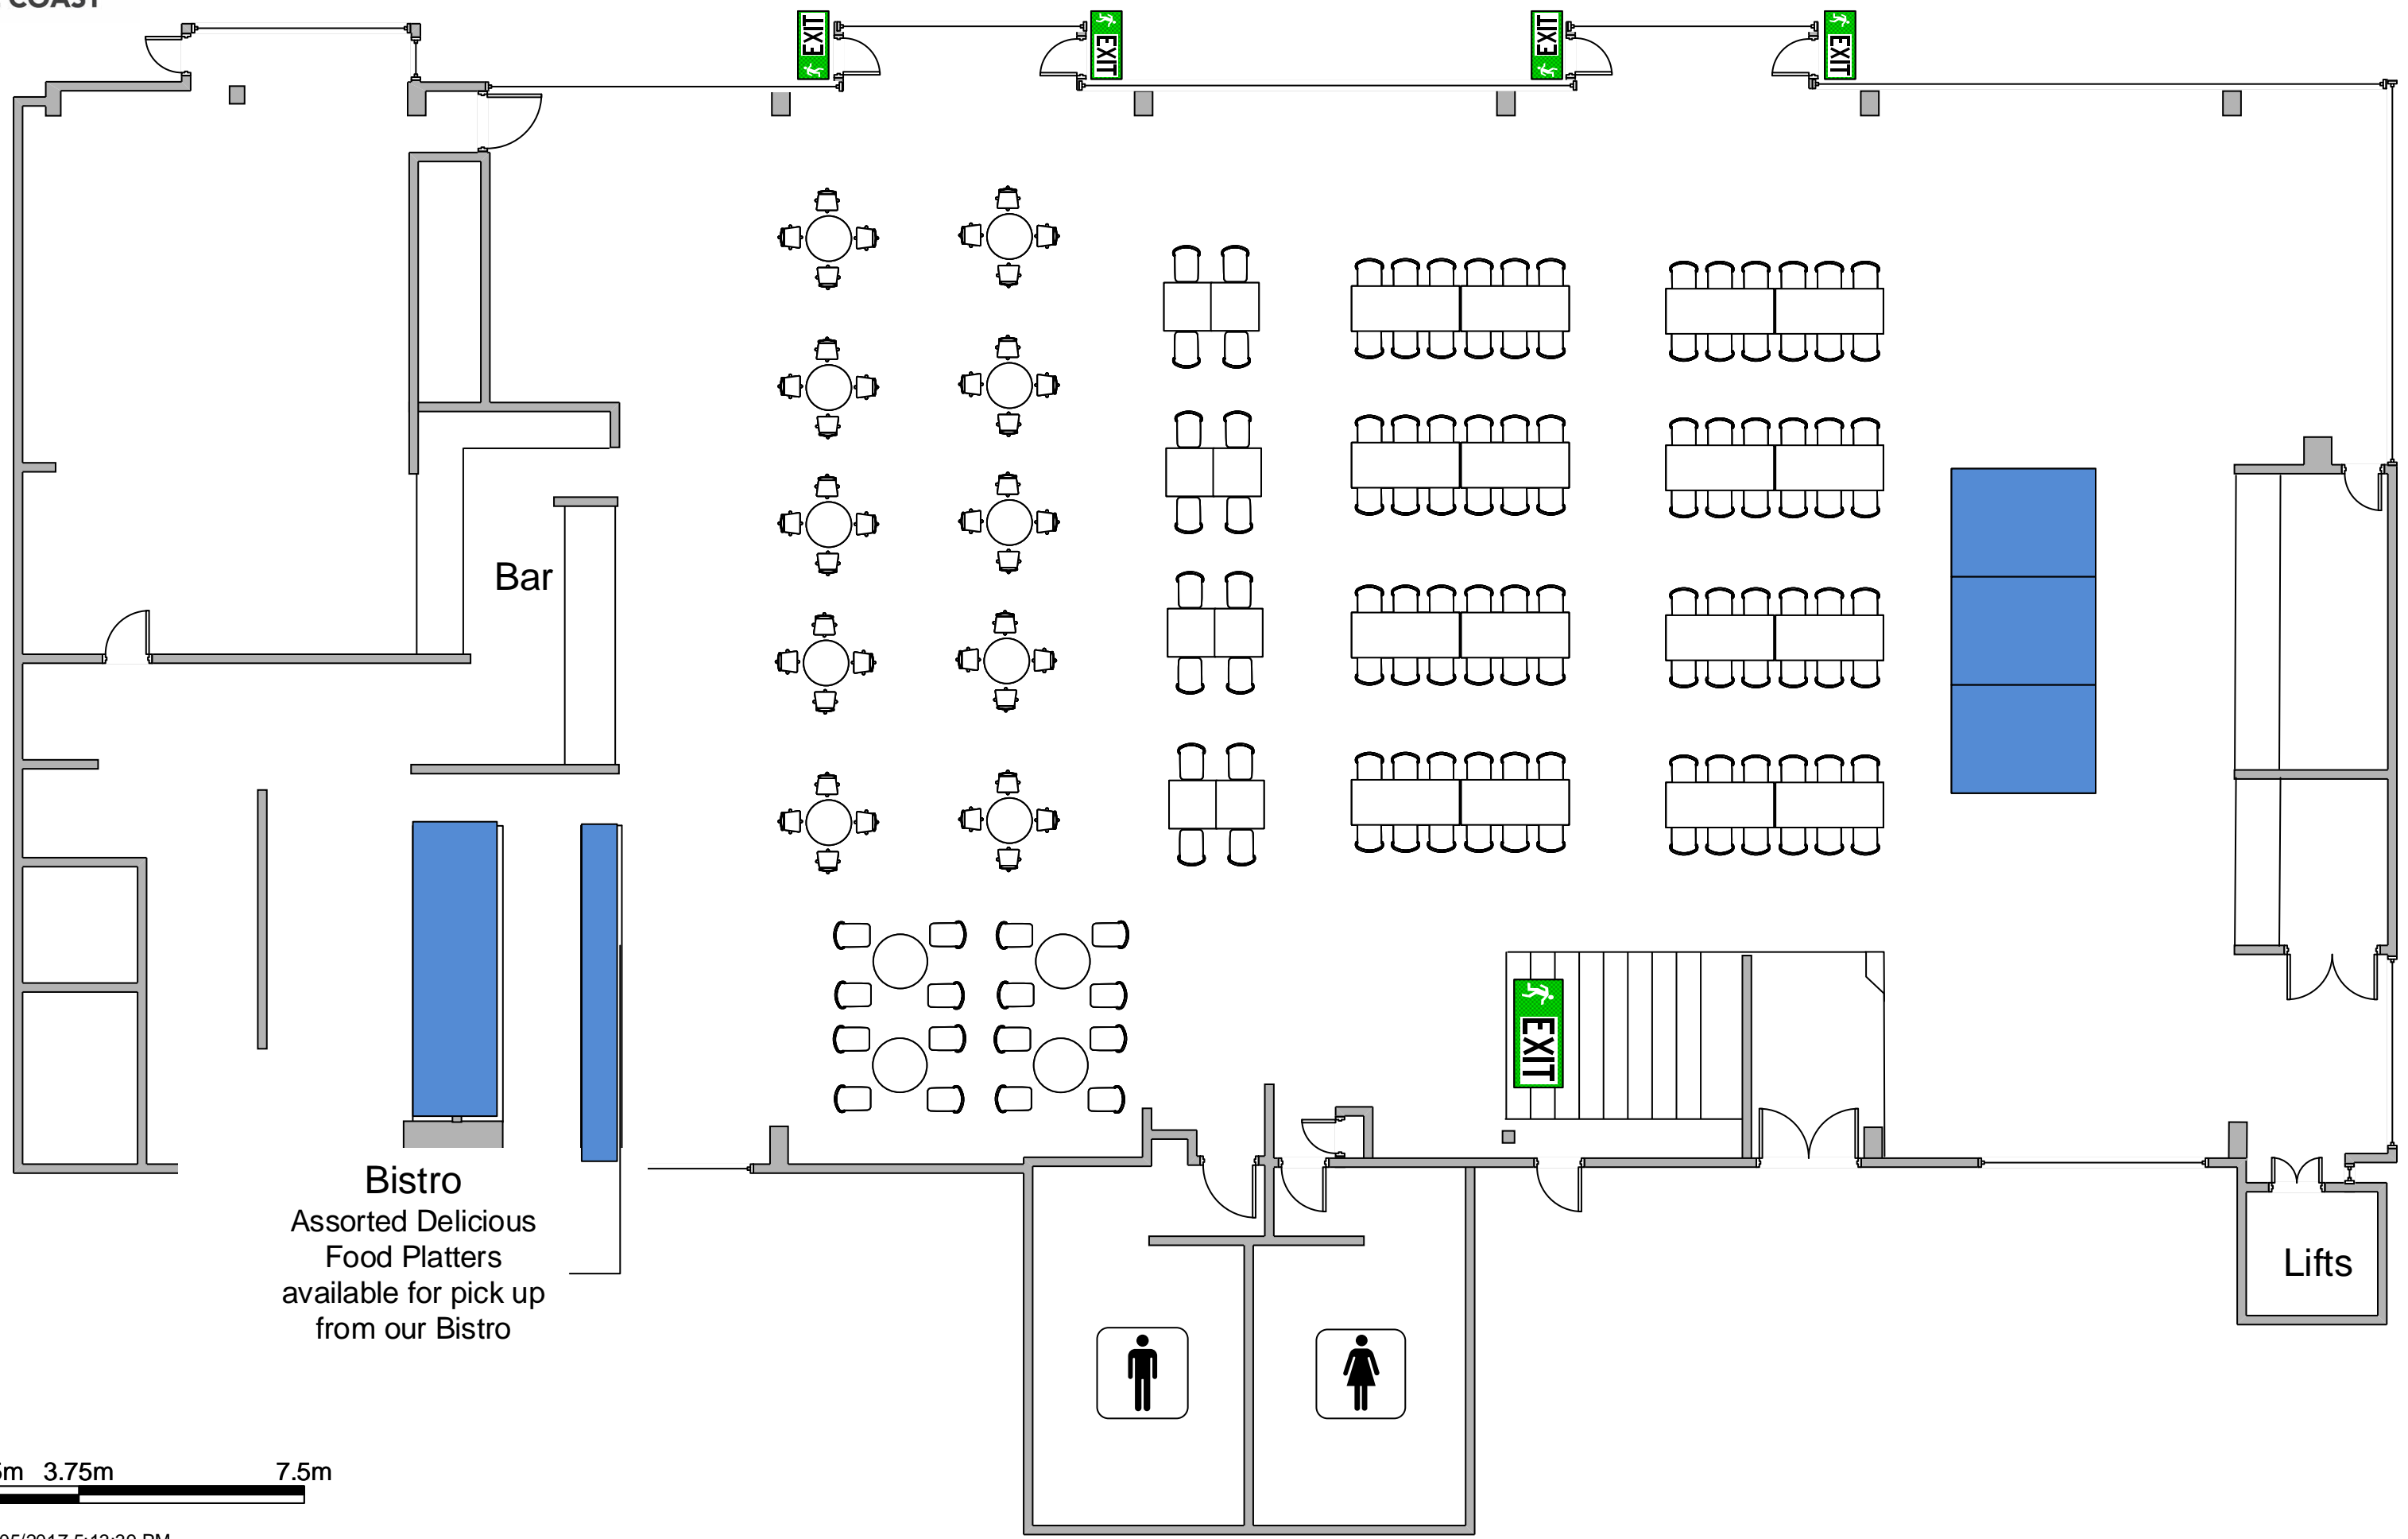

# PANORAMA LOUNGE

Indicative Floor Plan – Please Note No Seat Allocations Will Be Made Until The Day. Please Contact Us For Group Or Joint Booking Requests

**Bistro**  
Assorted Delicious  
Food Platters  
available for pick up  
from our Bistro

Lifts

0m 2.25m 3.75m 7.5m